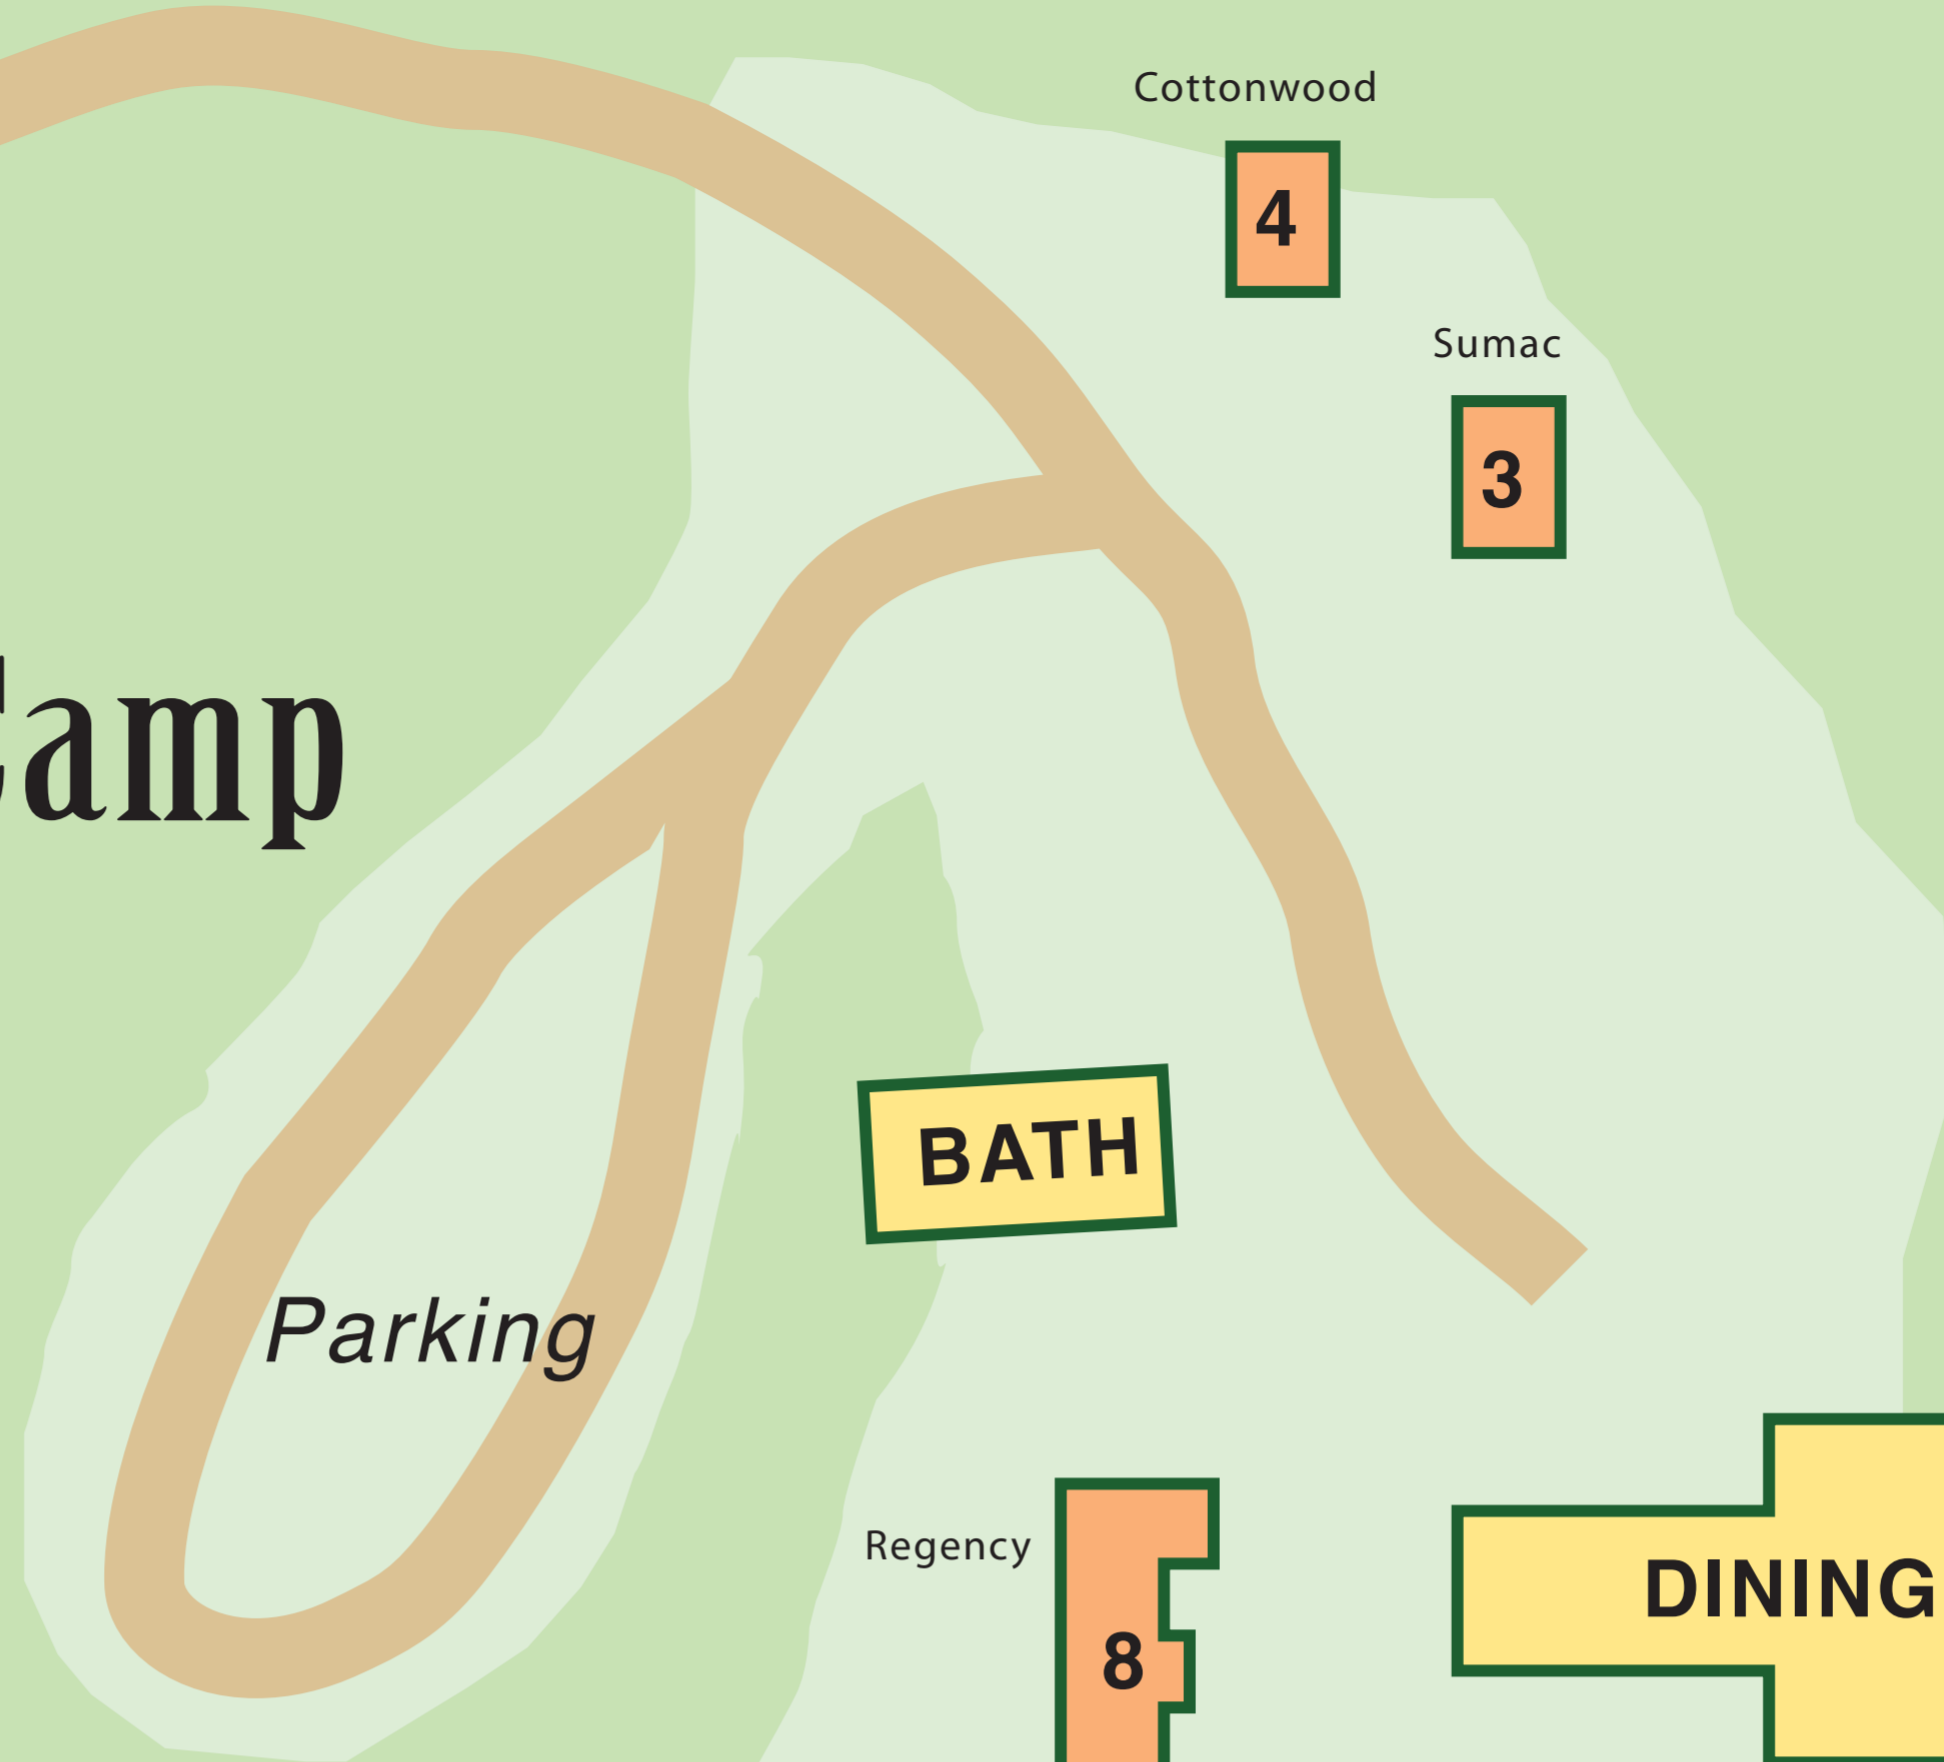

Laurel Camp

Fire Ring

Playground

Laurel Camp

Parking

BATH

DINING

REC HALL

Osage Orange

4

Elm

4

Waldorf

10

Chestnut Lodge

12

2

Cherry

6

Hickory

6

Redwood Lodge

6

Willow